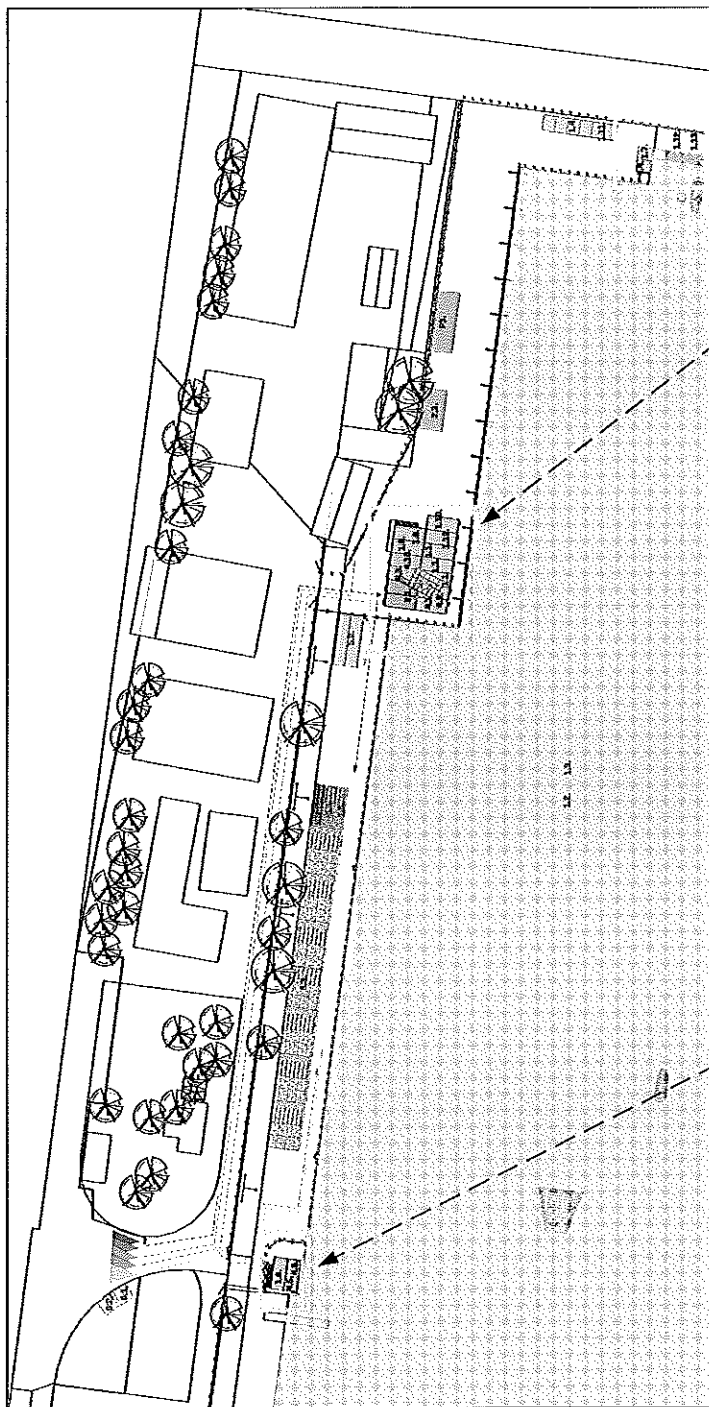

THE WORLD GAMES
WROCLAW 2017

1. Millenium Park - Wrocław ul. Sukielicka przy nr. 16, Google Maps 51.118463, 16.942183

THE WORLD GAMES
WROCLAW 2017

JUDGING TOWER

THE WORLD GAMES
WROCLAW 2017

5. Odra River Marina - Wroclaw ul. Osobowicka 70, Google Maps 51.135129, 16.999982

6. Szymanów Airport - Szymanów 51-188, ul. Lotnicza, Google Maps 51.203083, 16.996248

Poziom 0

Poziom +1

THE WORLD GAMES
WROCLAW 2017

9. Hasta La Vista Squash Center - Wrocław, Góralaska 5, Google Maps 51.108857, 17.002153