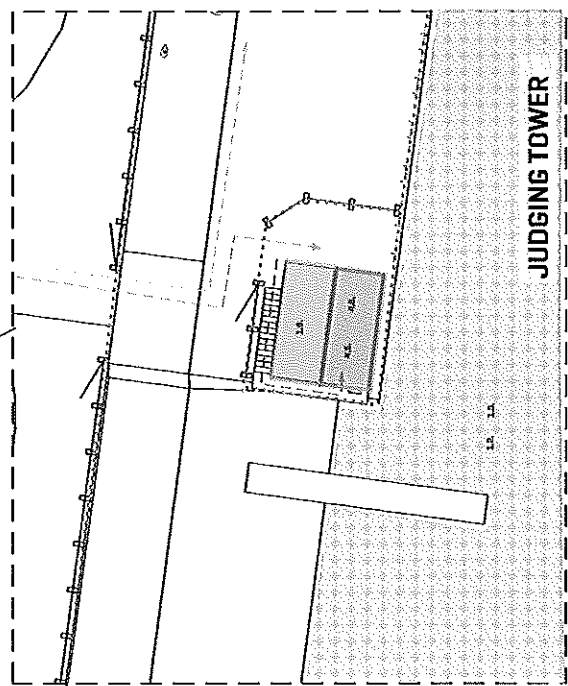

THE WORLD GAMES
WROCLAW 2017

1. Millenium Park - Wrocław ul. Sukielicka przy nr. 16, Google Maps 51.118463, 16.942183

THE WORLD GAMES
WROCLAW 2017

JUDGING TOWER

THE WORLD GAMES
WROCLAW 2017

5. Odra River Marina - Wroclaw ul. Osobowicka 70, Google Maps 51.135129, 16.999982

6. Szymanów Airport - Szymanów 51-188, ul. Lotnicza, Google Maps 51.203083, 16.996248

Poziom 0

Poziom +1

THE WORLD GAMES
WROCLAW 2017

9. Hasta La Vista Squash Center - Wrocław, Góralaska 5, Google Maps 51.108857, 17.002153