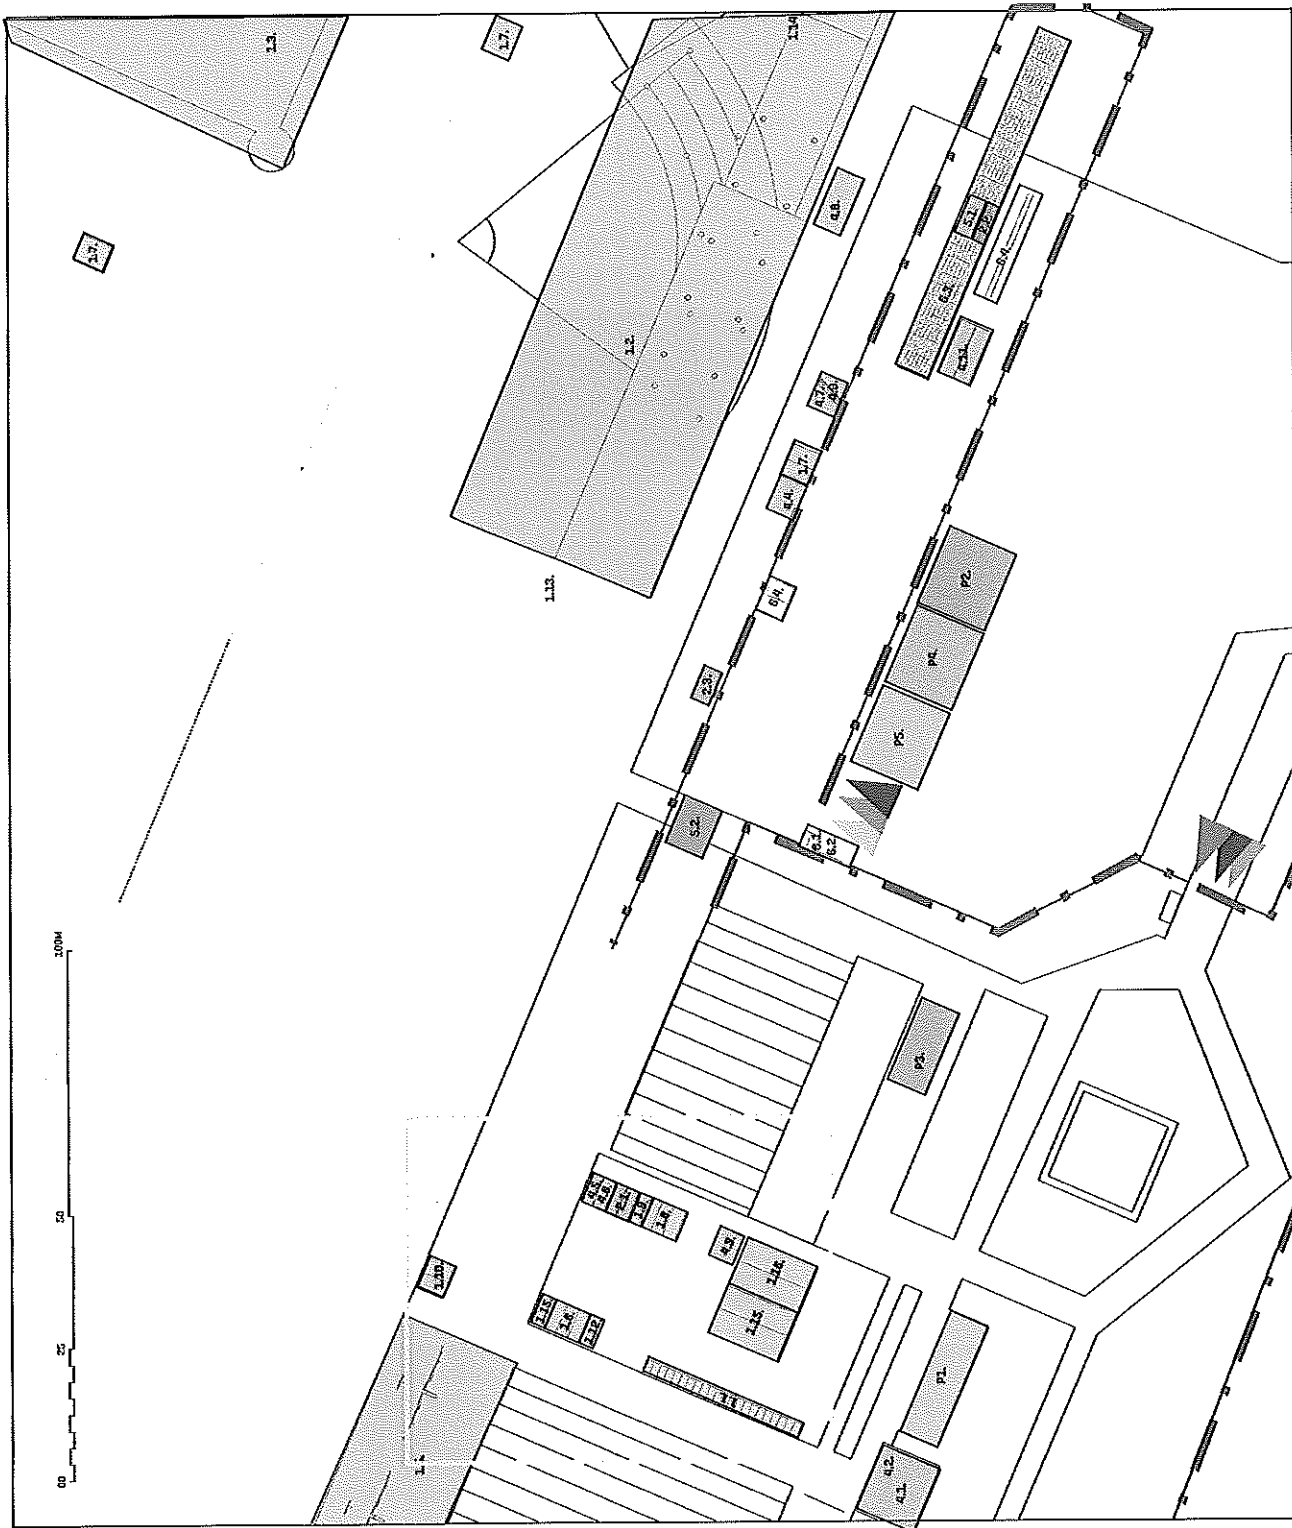

THE WORLD GAMES
WROCLAW 2017

1. Millenium Park - Wrocław ul. Sukielicka przy nr. 16, Google Maps 51.118463, 16.942183

THE WORLD GAMES
WROCLAW 2017

JUDGING TOWER

THE WORLD GAMES
WROCLAW 2017

5. Odra River Marina - Wroclaw ul. Osobowicka 70, Google Maps 51.135129, 16.999982

6. Szymanów Airport - Szymanów 51-188, ul. Lotnicza, Google Maps 51.203083, 16.996248

Poziom 0

Poziom +1

THE WORLD GAMES
WROCLAW 2017

9. Hasta La Vista Squash Center - Wrocław, Góralaska 5, Google Maps 51.108857, 17.002153