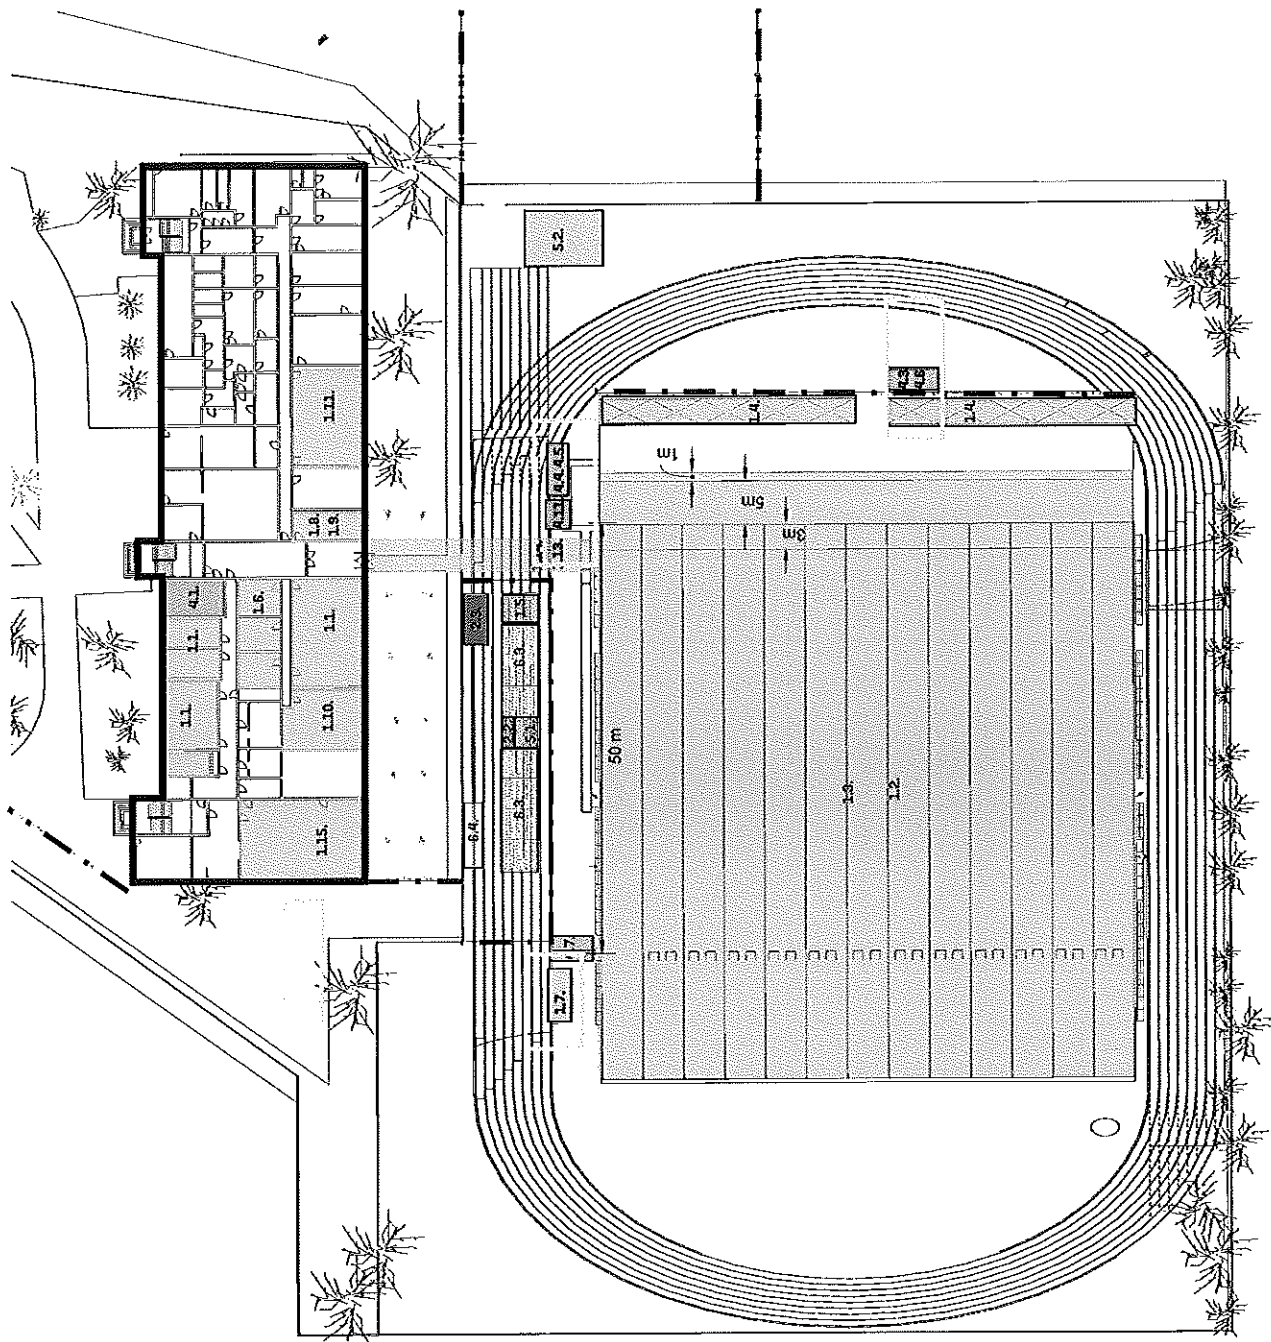

Poziom 0

Poziom +1

THE WORLD GAMES
WROCLAW 2017

15 Hala WKK – Wrocław Czajcza 19, Google Maps 51.131174, 17.095279

THE WORLD GAMES
WROCLAW 2017