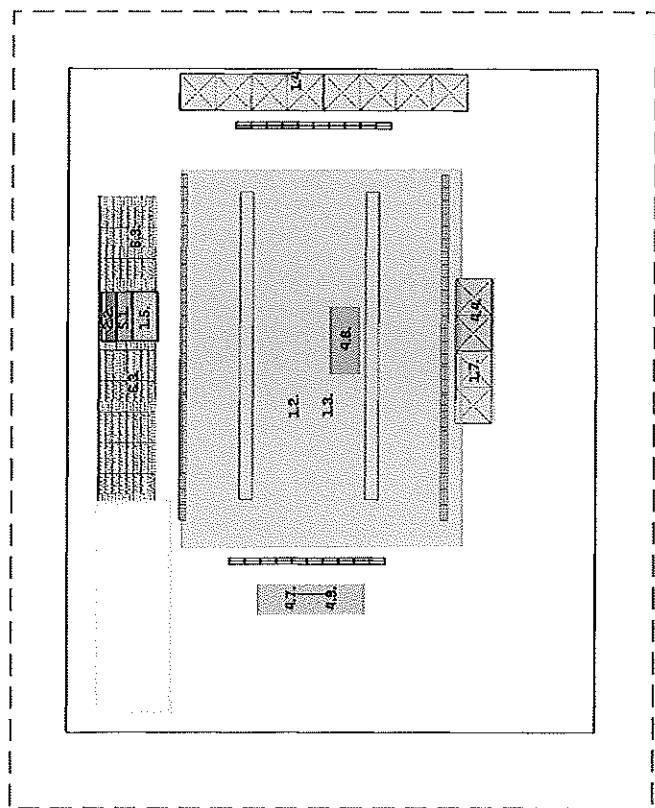

THE WORLD GAMES
WROCLAW 2017

24/25. Akademia Wychowania Fizycznego – Pola Marsowe – Wrocław ul. Mickiewicza 58, Google Maps 51.116686, 17.093940