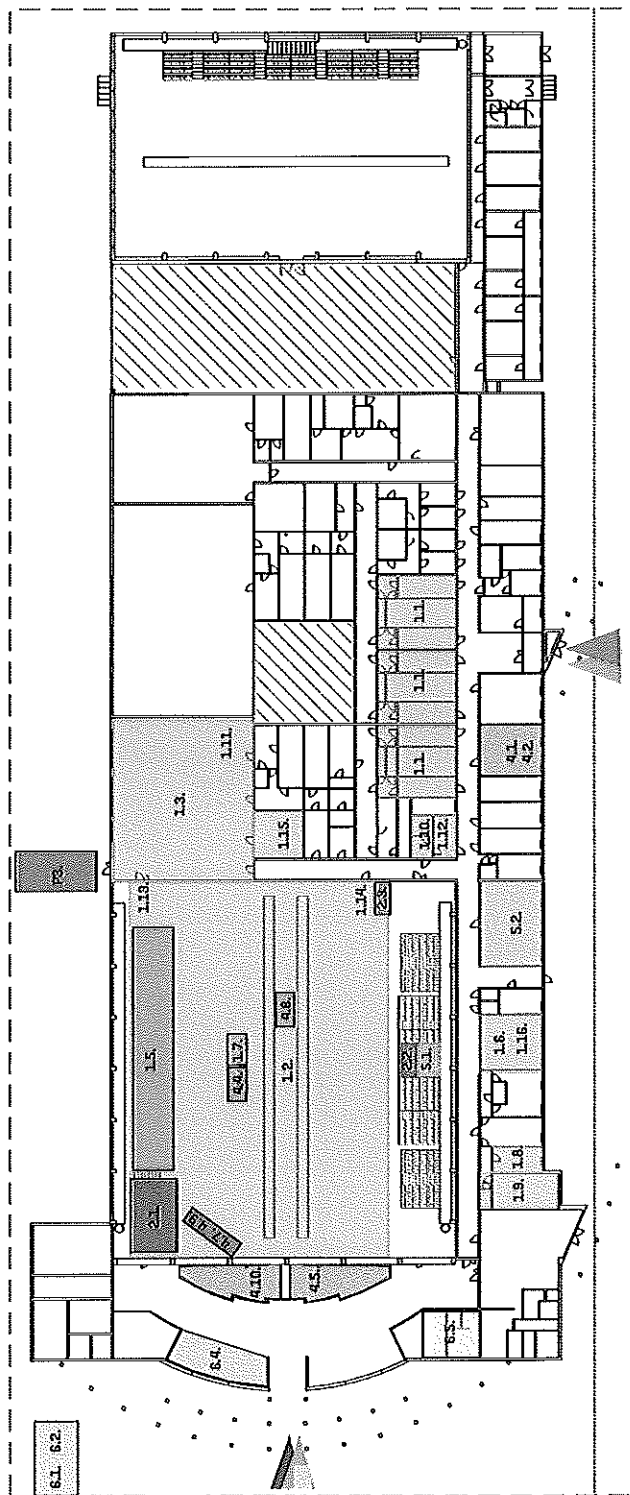

THE WORLD GAMES
WROCLAW 2017

24/25. Akademia Wychowania Fizycznego – Pola Marsowe – Wrocław ul. Mickiewicza 58, Google Maps 51.116686, 17.093940