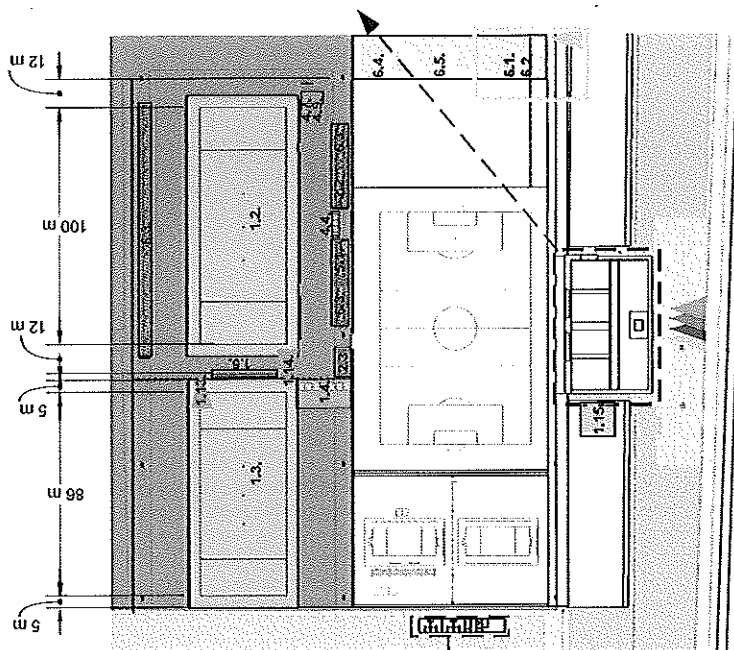

THE WORLD GAMES
WROCLAW 2017

23. Akademia Wychowania Fizycznego – Boiska przy P5 – Wrocław ul. Mickiewicza 58, Google Maps 51.115798, 17.093803